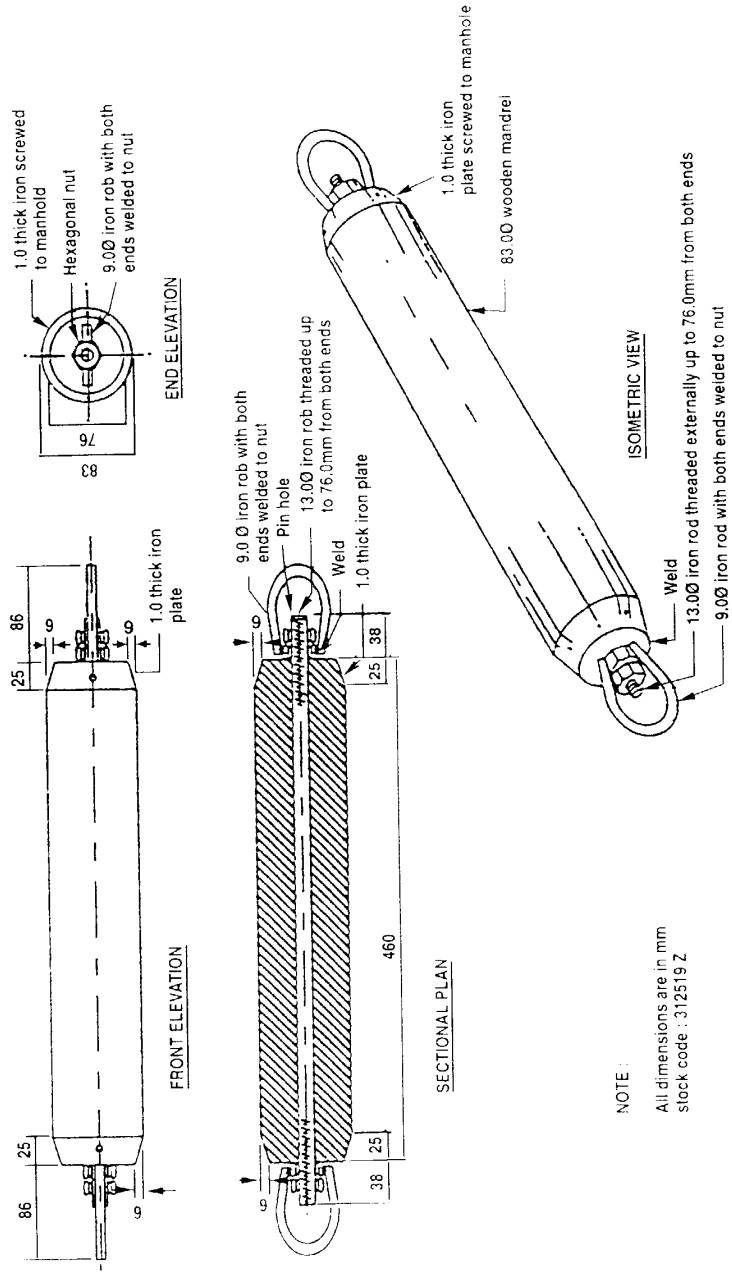

**APPENDIX A.5(B) WOODEN MANDREL**

NOTE :  
 All dimensions are in mm  
 stock code : 312519 Z